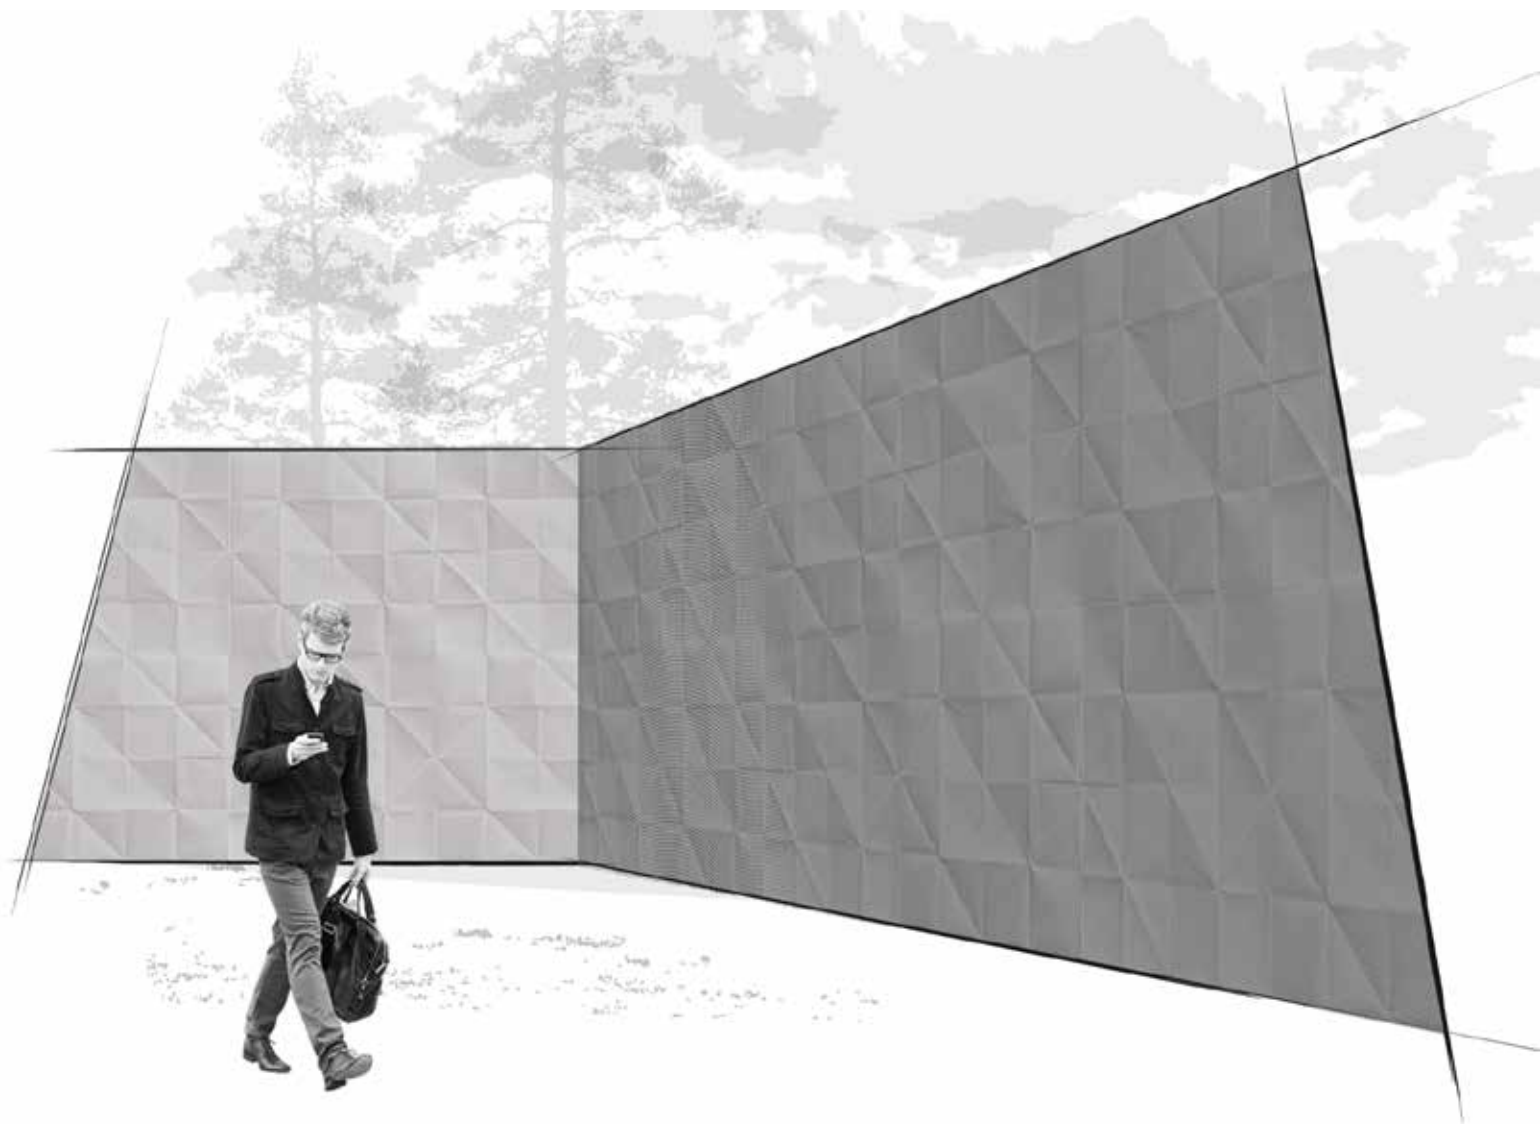

Folded Check

Pattern illustration 1:25

The pattern is printed continuously on the paper.

Pattern print sizes

Height	3200mm	-
Width	Continuous	

Variable

Pattern details

Raster image	
Raster size min.	5,3mm
Raster size max.	6,6mm
Square size approx.	275 x 275mm

Pattern illustration 1:1

3D Visualization